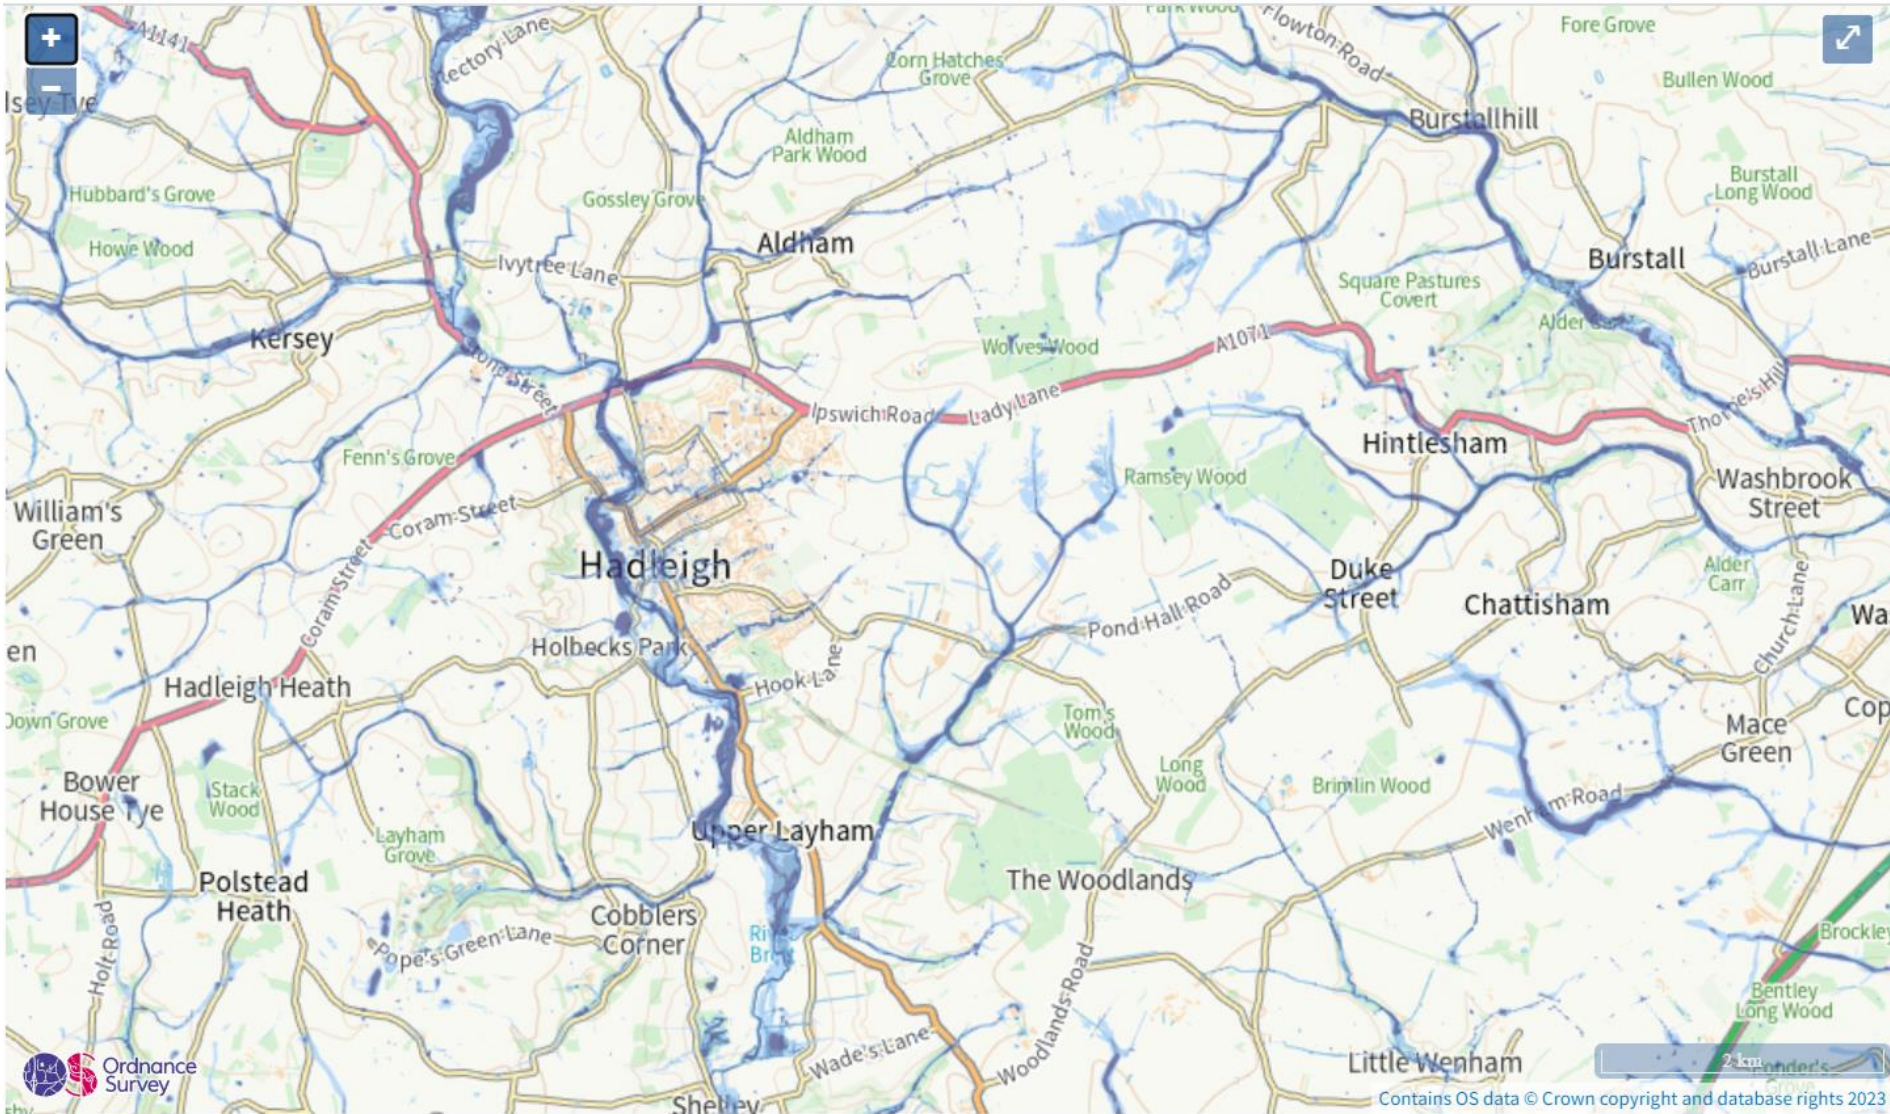

Suffolk County Council (20041323)

Babergh and Mid Suffolk District Councils (20041302)

**Local Impact Report Appendix 19: Surface Water
Flooding**

Bramford to Twinstead (EN020002)

Deadline 1

25 September 2023

19 Surface Water Flooding

Source: Environment Agency website

Extent of flooding from surface water